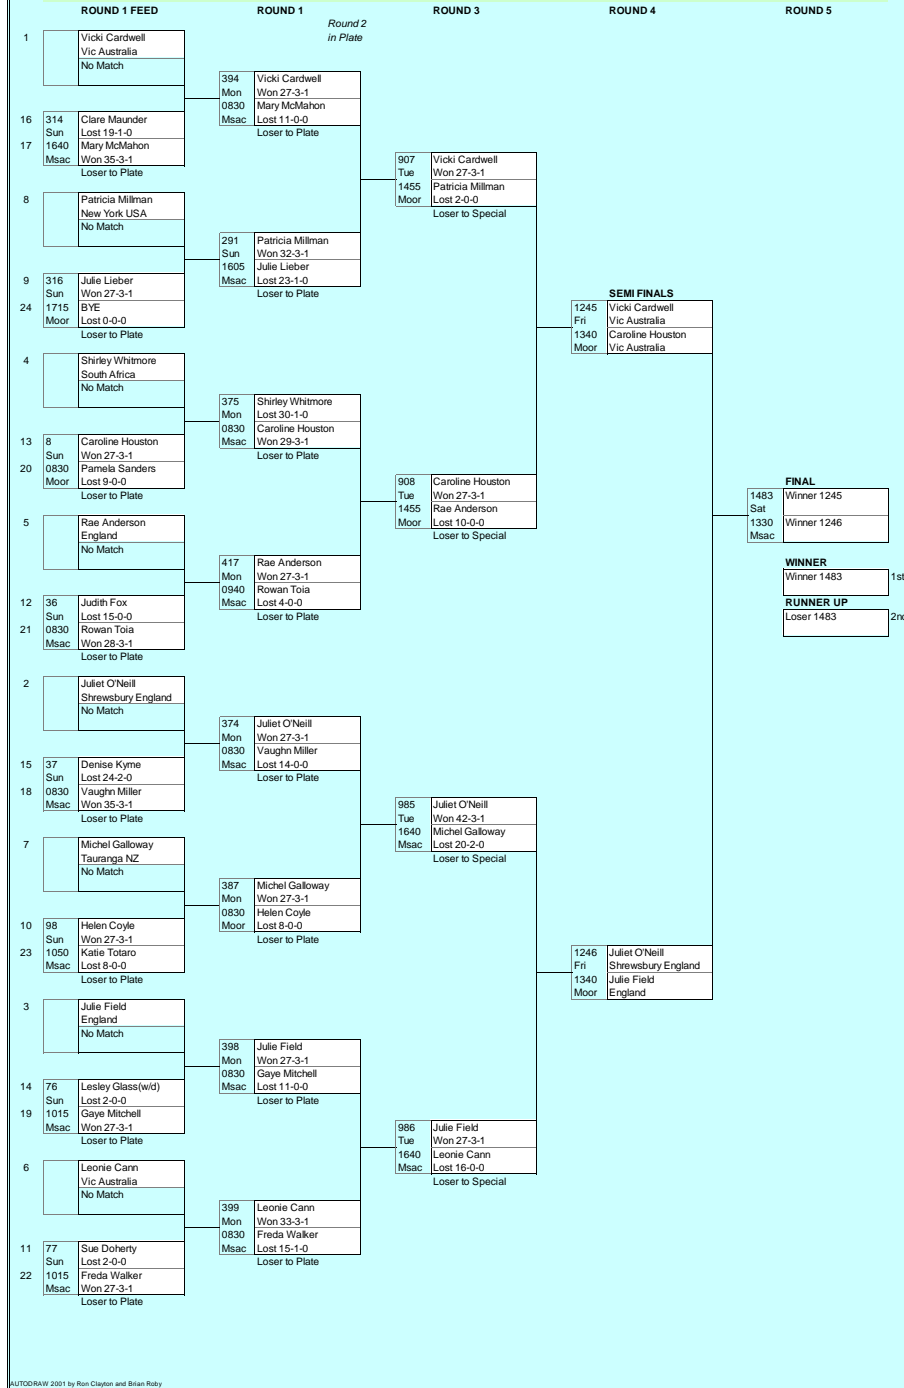

**6TH WORLD MASTERS SQUASH CHAMPIONSHIPS, MELBOURNE 2001**  
**W45-49 OPEN**

**6TH WORLD MASTERS SQUASH CHAMPIONSHIPS, MELBOURNE 2001**  
**W45-49 OPEN**

ROUND 2

ROUND 3

ROUND 4

ROUND 5

## SPECIAL

1286	Patricia Millman
Fri	New York USA
1500	Rae Anderson
Moor	England